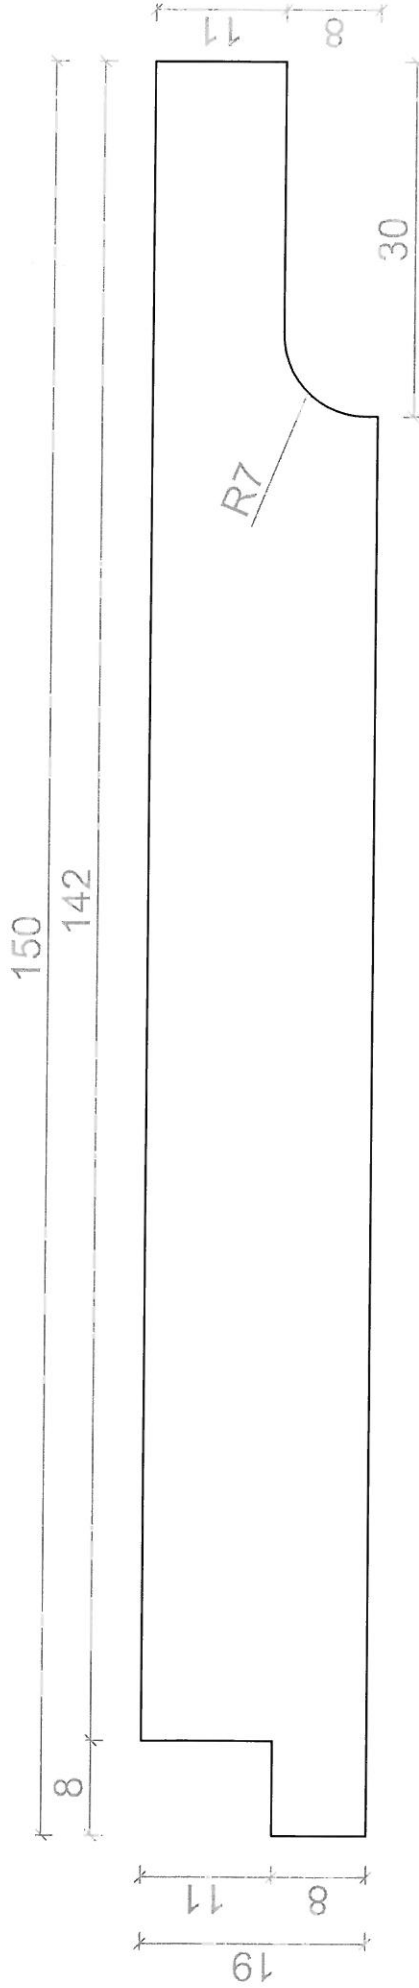

SHIPLAP EXTERNAL OAK CLADDING

PLEASE NOTE THAT THIS DRAWING IS FOR DISCUSSION NOT FOR MANUFACTURE. ALL DIMENSIONS ARE TO BE CHECKED ON SITE.

VENABLES		CLIENT	TBC	PROJECT TITLE	OAK	DATE	19.11.2010
BROTHERS LTD Chipnall Sawmill, Cheshamside, Blacket Drayton, Shropshire, England, TF9 2RB Tel: 01630 661773 Fax: 01630 661707 Email: clude@venables.co.uk Web: www.venables.co.uk		DRG TITLE	125MM SHIPLAP OAK CLADDING	SCALE	NTS	DRAWN BY	BGR
				DRG No.	CP1011099/005	REV.	A